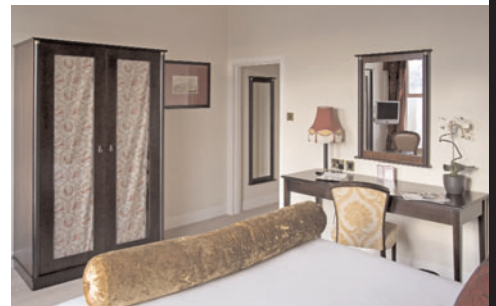

Curtis Furniture @ Lansdowne Place, Brighton