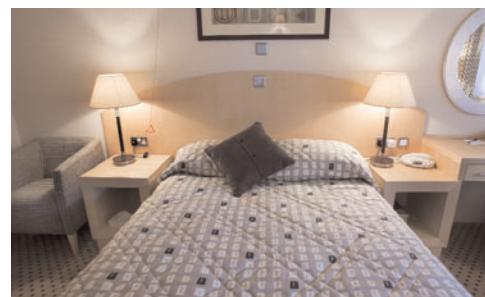

Curtis Furniture @ Initial Style, New Place