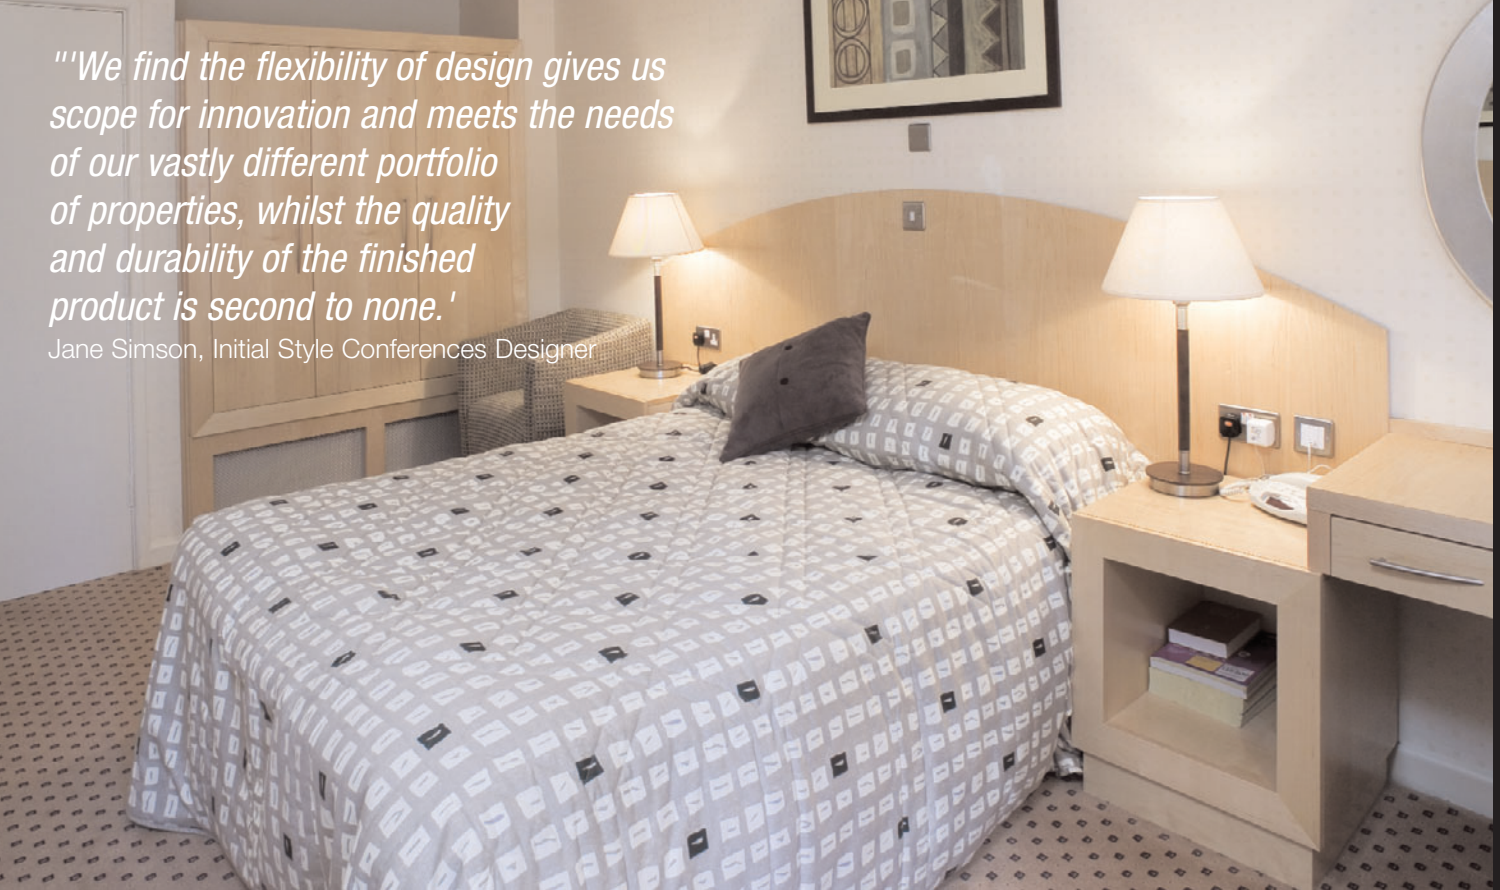

Jane Simson, Initial Style Conferences Designer

Client: Initial Style Conferences

Project: New Place

Curtis role: Manufacture, supply and fit bedroom furniture

Location: Southampton

Type: Refurbishment

No of rooms: 20 rooms

Finish: Maple veneers

Features:

- curved desk top, headboard top, and upholstered banquette seating
- mitred bedside tables
- plasma TV Wall Stand
- built in bespoke wardrobe
- four door entertainment unit incorporating hanging rail, shoe shelf, minibar, safe and TV