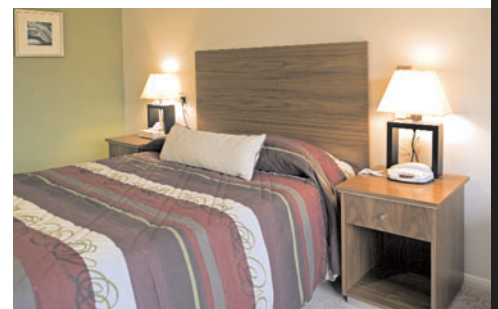

**Client:** Initial Style Conferences

**Project:** Staverton Park

**Curtis role:** Manufacture, supply and fit bedroom furniture

**Location:** Central London

**Type:** Refurbishment

**No of rooms:** 125 rooms - 59 twins, 57 doubles & 9 disabled

**Finish:** American Black Walnut veneer with stainless steel effect

**Features:**

- side accessible Wardrobe with sliding mirror door and hanging rail
- laminated Metal plinths
- flush veneer headboards with inset metal strips